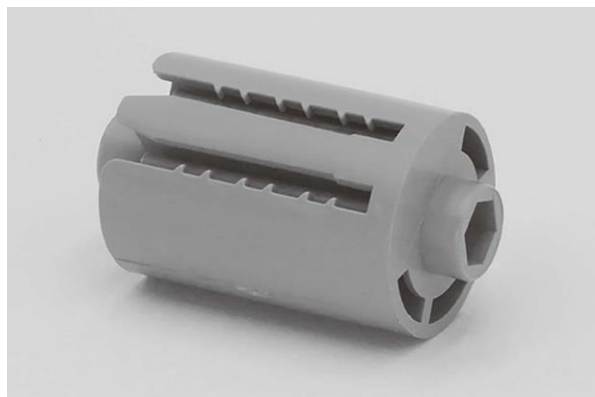

HM350 Bracket (L/R)

HM351 Cord Lock

HM352 Wand Gear

HM353A Ladder Roll Support

HM353B Ladder Roll

HM356A Shaft

HM358A Head Rail
(37x42x0.5)

HM358B Bottom Rail
(11x35x0.5)

HM358C End Cap for
Bottom Rail

HM359 Cord Pendant

HM3510 Ladder (32x38)

HM3511 Cord (750D)

HM3512 Woven Ladder
(18x32x38)

L22 Aluminum Clip