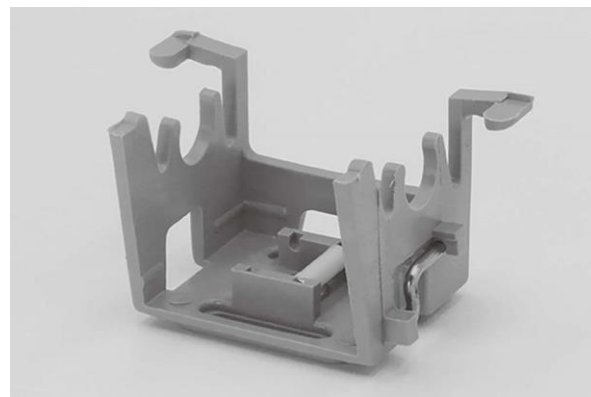

HM350 Bracket (L/R)

HM351 Cord Lock

HM352 Wand Gear

HM353A Ladder Roll Support

HM353B Ladder Roll

HM356A Shaft

HM358A Head Rail
(37x42x0.5)

HM358B Bottom Rail
(11x35x0.5)

HM358C End Cap for
Bottom Rail

HM359 Cord Pendant

HM3510 Ladder (32x38)

HM3511 Cord (750D)

HM3512 Woven Ladder
(18x32x38)

L22 Aluminum Clip