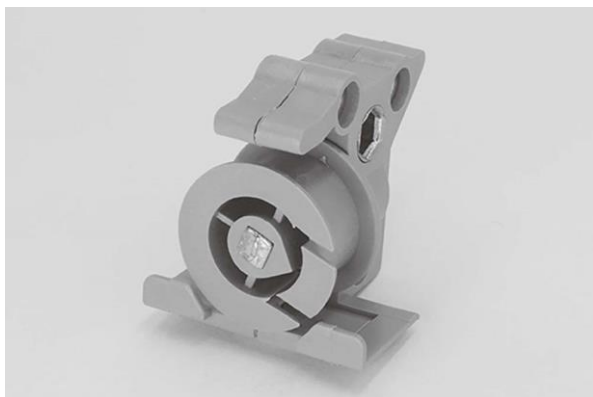

HM350 Bracket (L/R)

HM351 Cord Lock

HM352 Wand Gear

HM353A Ladder Roll Support

HM353B Ladder Roll

HM356A Shaft

HM358A Head Rail
(37x42x0.5)

HM358B Bottom Rail
(11x35x0.5)

HM358C End Cap for
Bottom Rail

HM359 Cord Pendant

HM3510 Ladder (32x38)

HM3511 Cord (750D)

HM3512 Woven Ladder
(18x32x38)

L22 Aluminum Clip